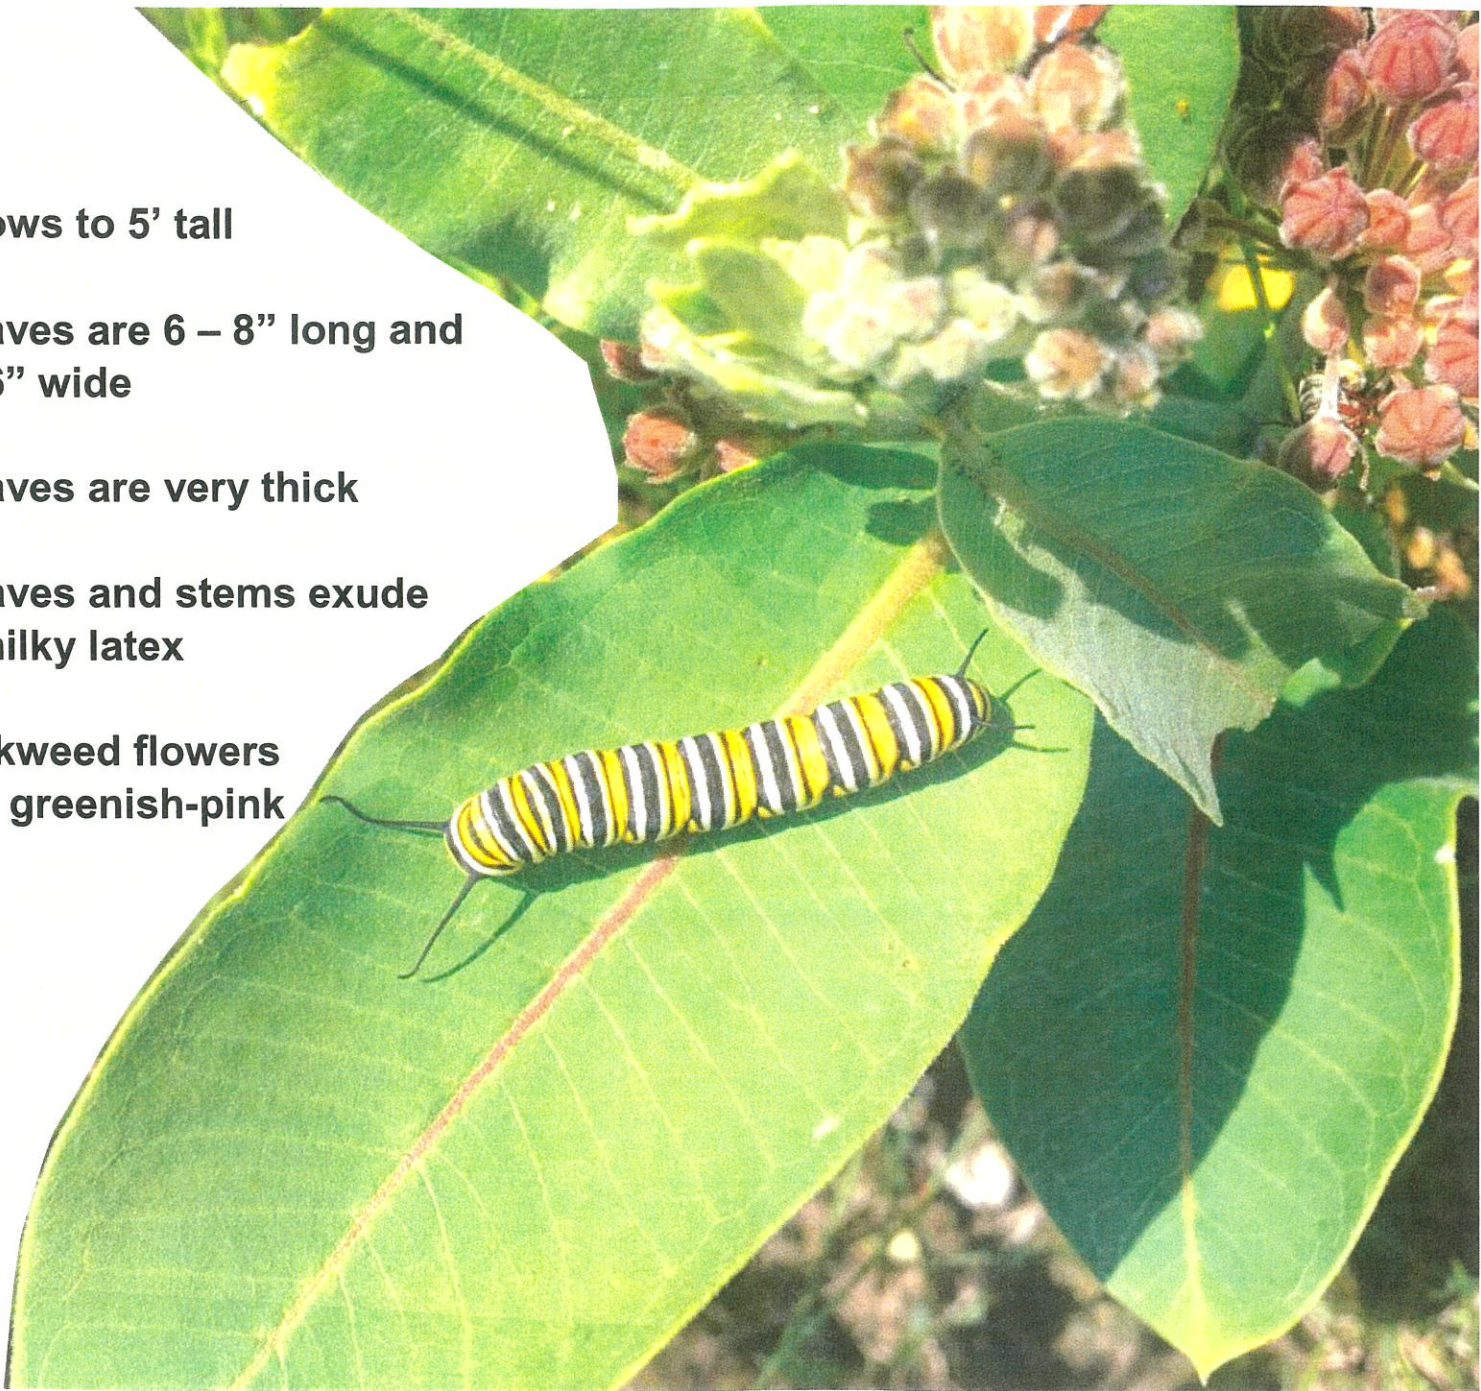

Did You Know? *Milkweed*

Grows to 5' tall

**Leaves are 6 – 8" long and
3 -6" wide**

Leaves are very thick

**Leaves and stems exude
a milky latex**

**Milkweed flowers
are greenish-pink**

*Most importantly
Monarch Butterflies ONLY lay their eggs on Milkweed*

There is a lot of Milkweed growing freely at Tashua Knolls